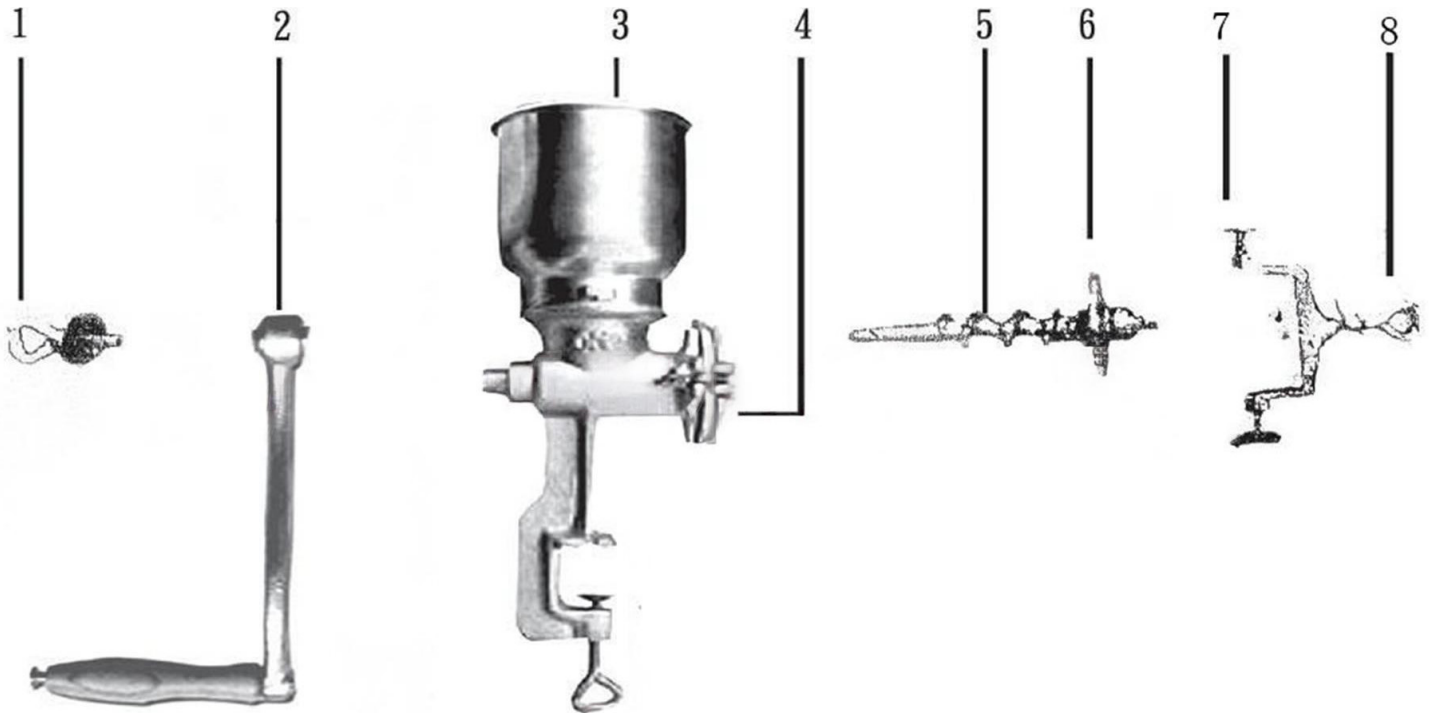

# Parts Breakdown

---

Item 41158

# Parts Breakdown

---

## Item 41158

Item No.	Description	Position	Item No.	Description	Position	Item No.	Description	Position
AP338	Lock Ring Screw for 41158	1	AP341	Cast Iron Body for 41158	4	AP344	Sheep Horn Screw for 41158	7
AP339	Handle for 41158	2	AP342	Worm for 41158	5	AP345	Milling Head Screw for 41158	8
AP340	Feeding Funnel for 41158	3	AP343	Milling Head for 41158	6			